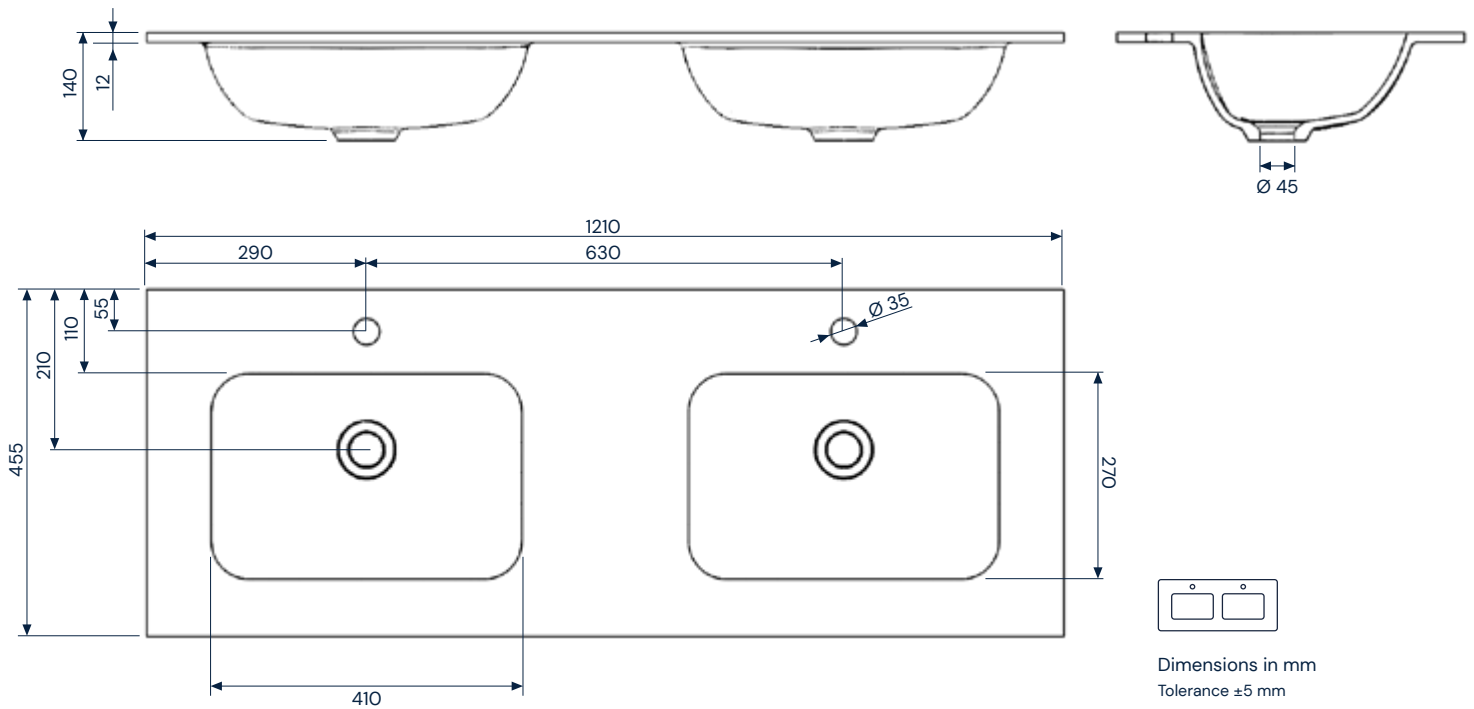

Diva 121

SolidCoat
Surface

Other properties

Resistance to chemicals:

Tested product	Exposure time	Degradation
Bleach	24h	4
Salfuman	24h	4
Mr. Clean	24h	4
Viakal	24h	2
Vinegar	24h	4
Ammonia	24h	5
KH-7	24h	5
Cillit Bang	24h	5
Medium colour hair dye	1h	5
Dark colour hair dye	1h	5
Lipstick	24h	5
Oxygenated water	24h	5

Valuation	1	Surface degradation and/or blistering
	2	Significant change in brightness and/or colour
	3	Moderate change in brightness and/or colour
	4	Slight change in brightness or colour, only visible from certain inspection angles
	5	No visible change

The data and characteristics indicated do not bind BAÑOS 10 S.L., which reserves the right to make any changes it deems appropriate, without being bound by it upon prior notice or replacement. Valid data except error or omission.

Ctra. Onda - Vila-real, Km. 12,6
12200 Onda (Castellón) Spain
+34 964 626 300

Customer service export@b10bath.com
www.b10bath.com