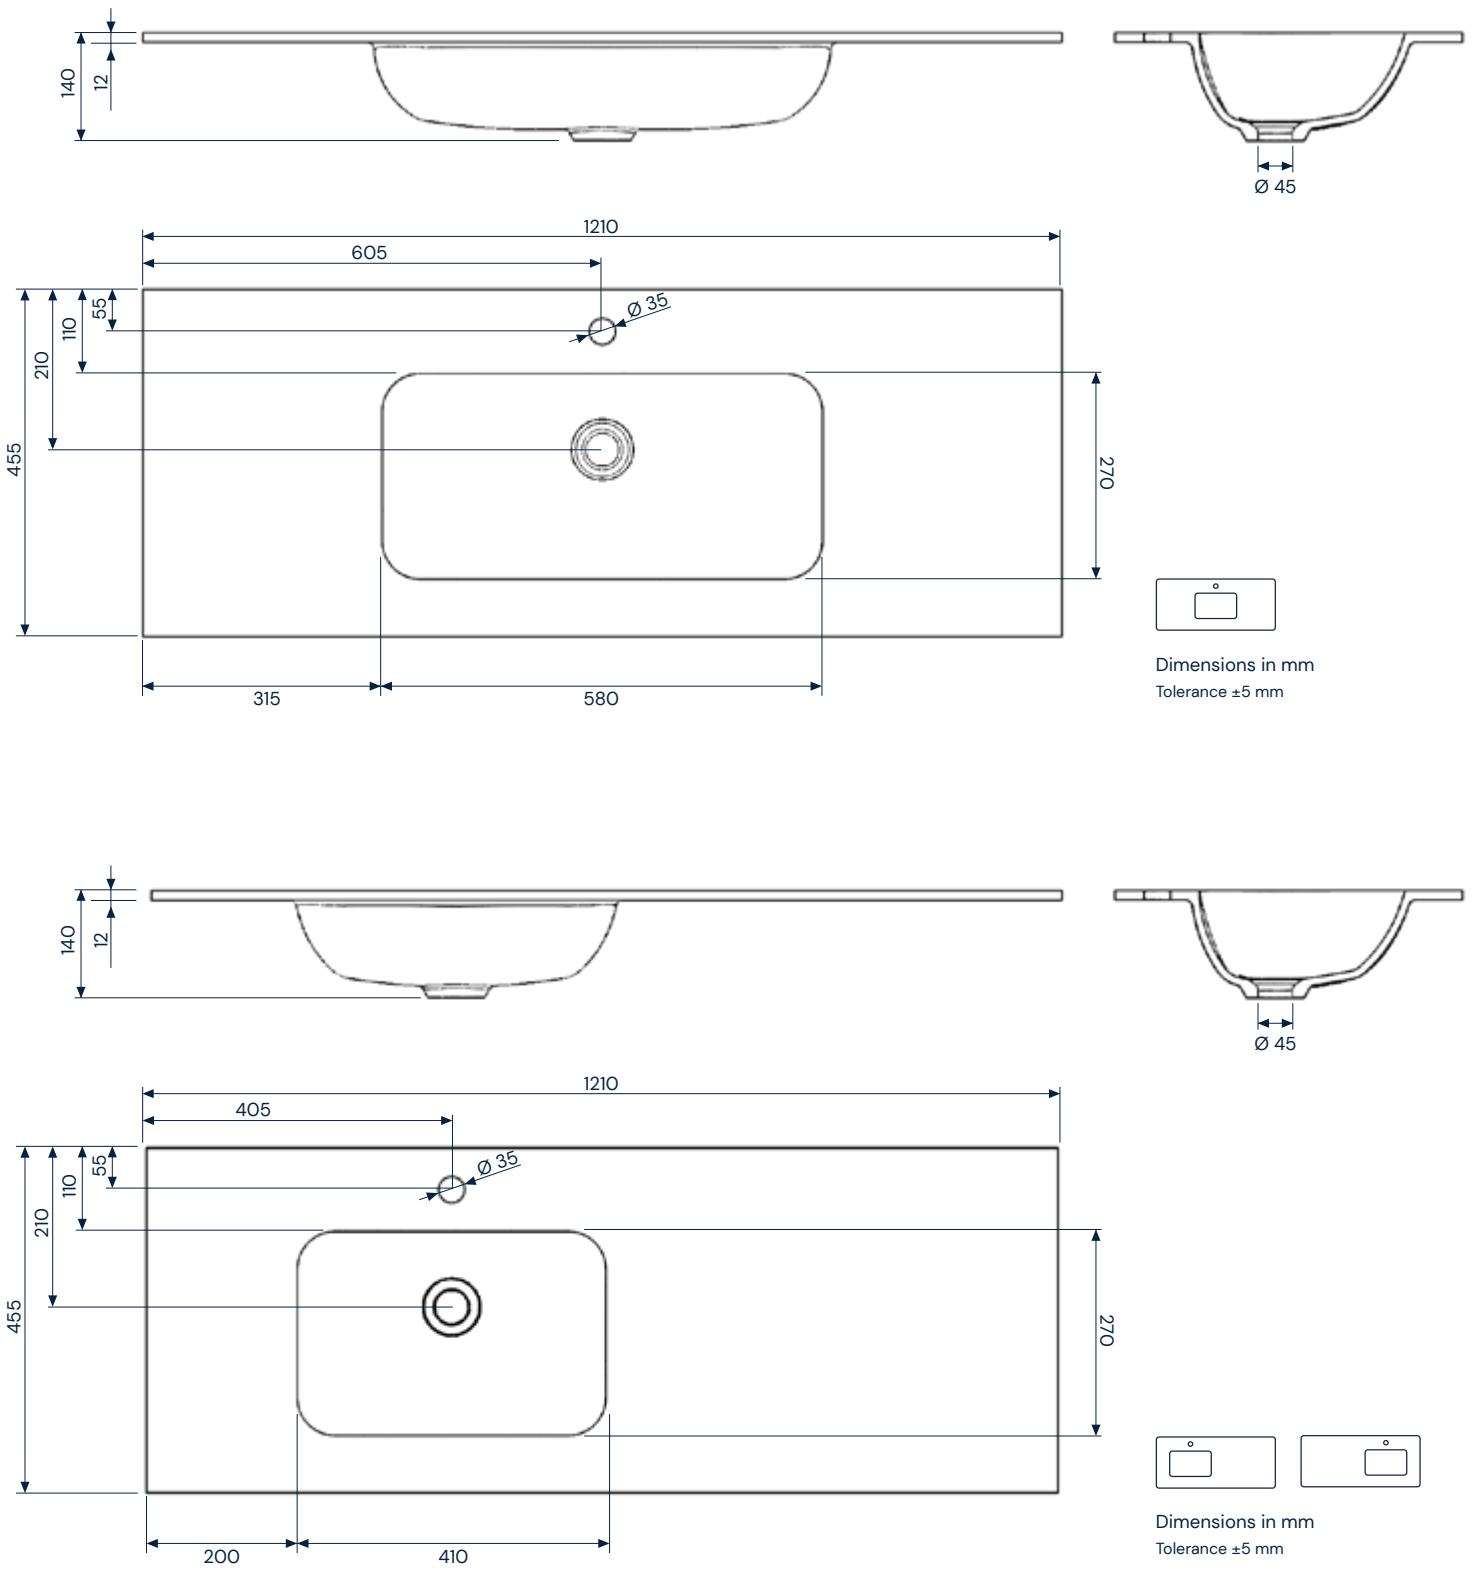

Blanco

Textures

Silken

Included

- Diva countertop of SolidCoat Surface
- Valve not included
- Brackets not included
- Cardboard packaging

Description of materials

SolidCoat Surface

It is a highly durable and resistant material, made from gelcoat and composted polyester resins with mineral fillers that benefits from a double surface protection process with polyurethane, which, due to its low porosity, prevents the proliferation of germs and gives it greater impermeability, inalterability over time, resistance, ease of maintenance and one of the most matt and natural finishes on the market. SolidCoat Surface can also be repaired.

Diva 61

**SolidCoat
Surface**

Diva 81

**SolidCoat
Surface**

Diva 101

Diva 121

**SolidCoat
Surface**

Diva 121