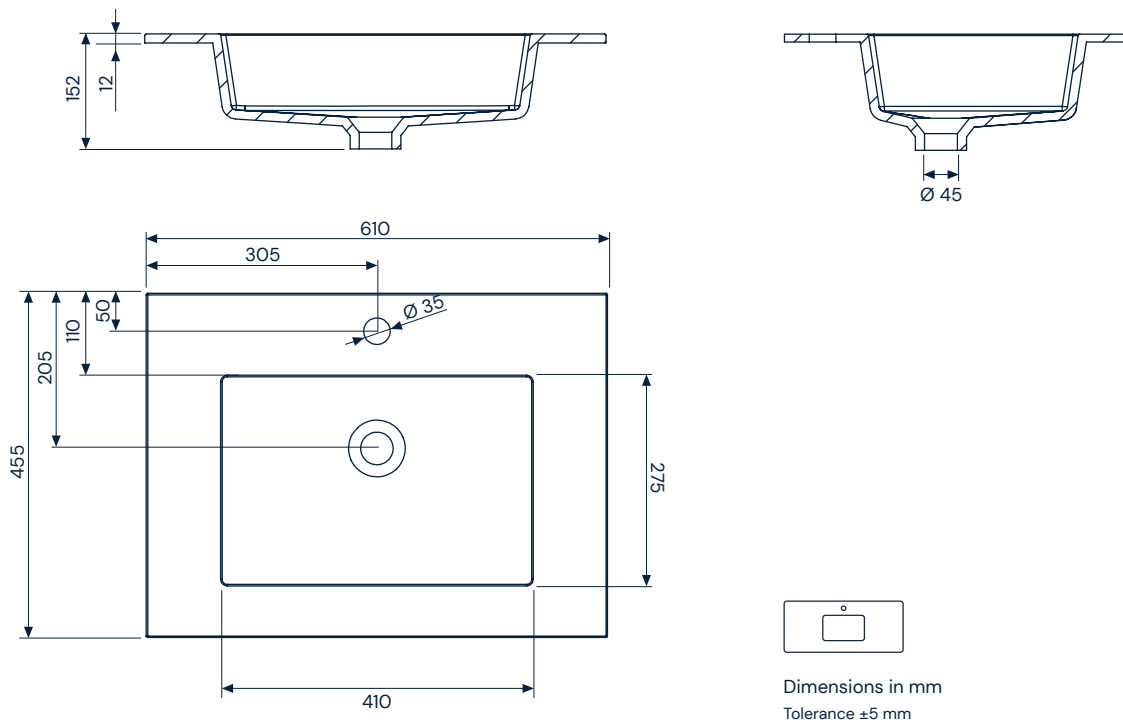

Divo 61

**SolidCoat
Surface**

Divo 81

**SolidCoat
Surface**

Divo 101

**SolidCoat
Surface**

Dimensions in mm
Tolerance ± 5 mm

Dimensions in mm
Tolerance ± 5 mm