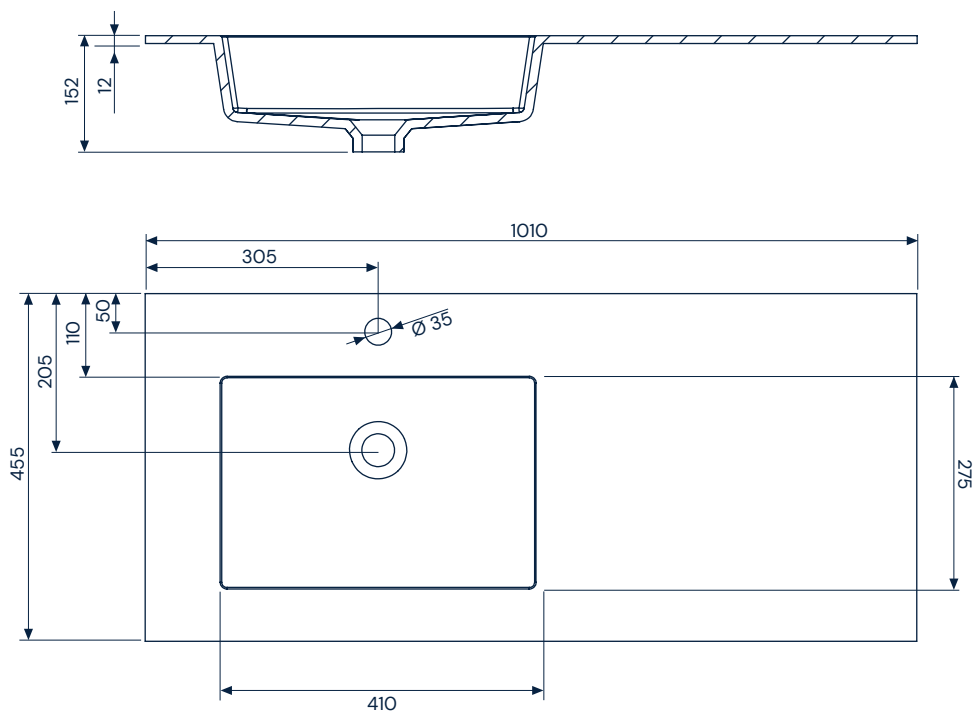

Divo 61

**SolidCoat
Surface**

Divo 81

**SolidCoat
Surface**

Divo 101

**SolidCoat
Surface**

Dimensions in mm
Tolerance ± 5 mm

Dimensions in mm
Tolerance ± 5 mm