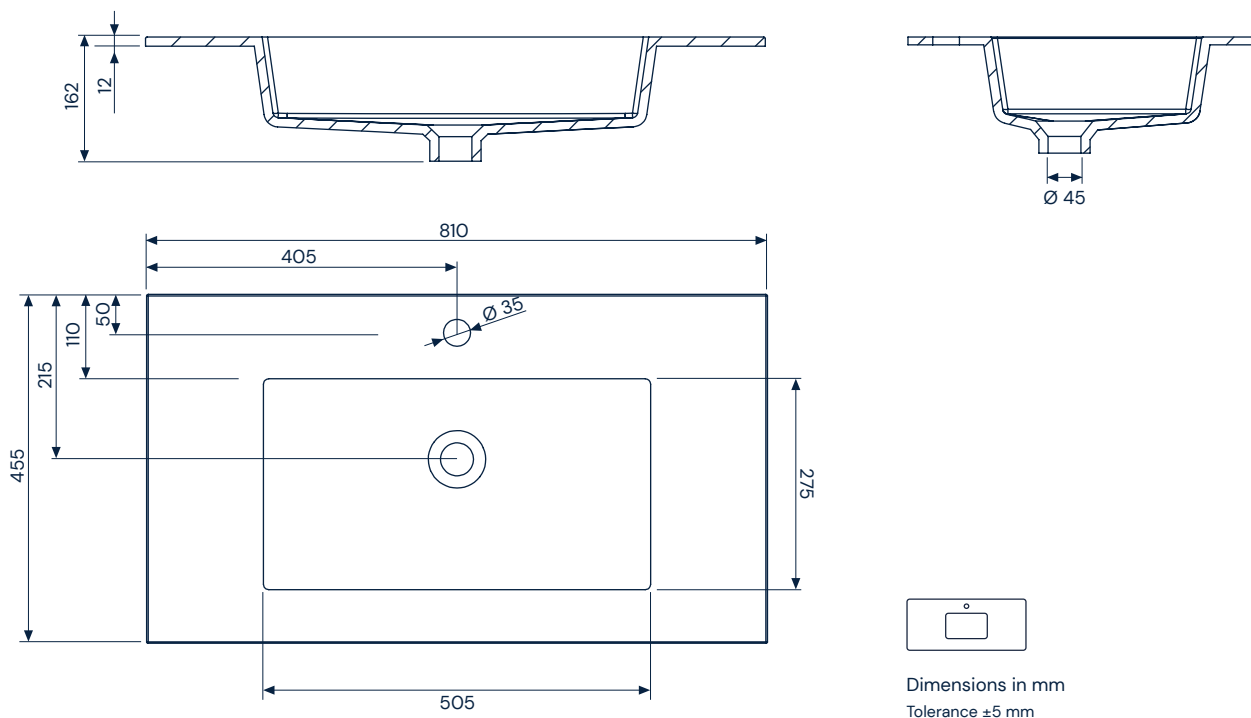

Divo 61

**SolidCoat
Surface**

Divo 81

**SolidCoat
Surface**

Divo 101

**SolidCoat
Surface**

Dimensions in mm
Tolerance ± 5 mm

Dimensions in mm
Tolerance ± 5 mm