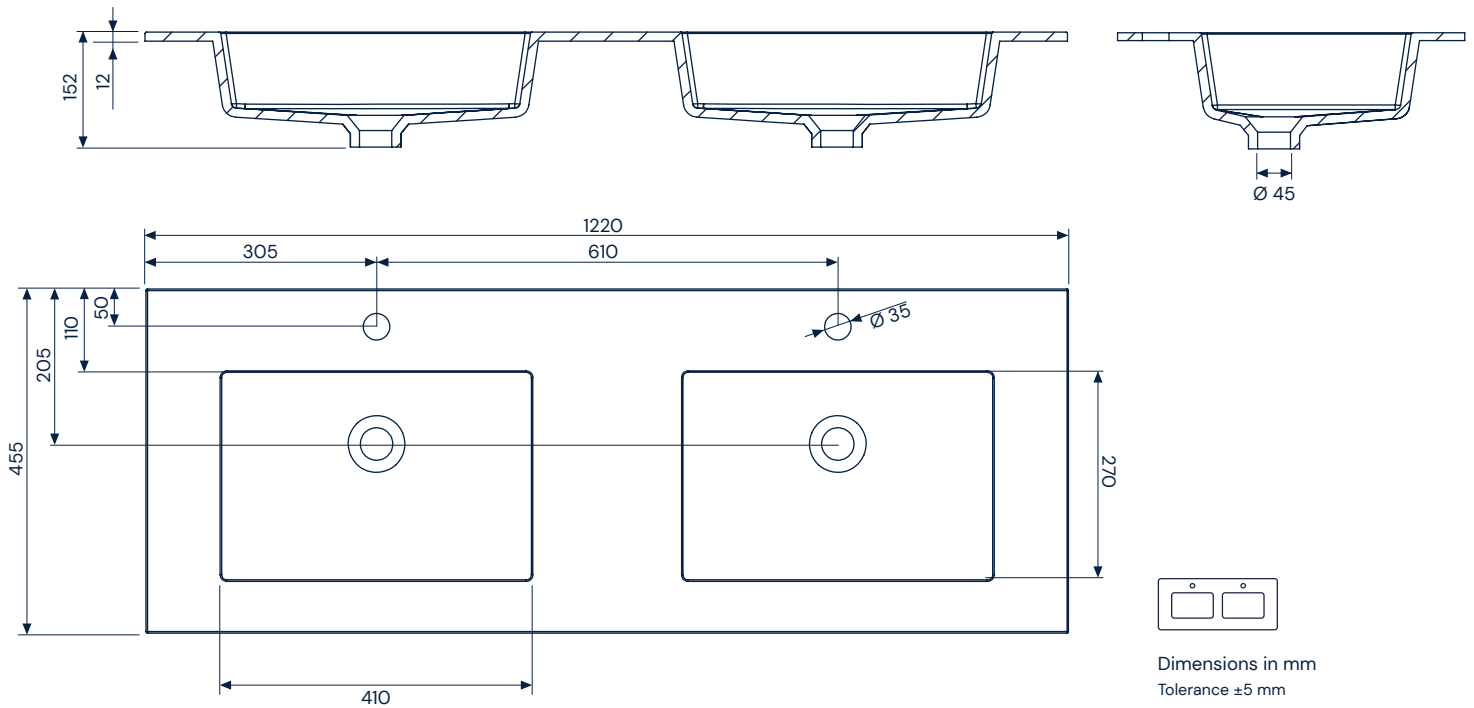

Divo 121

SolidCoat
Surface

Other properties

Resistance to chemicals:

Tested product	Exposure time	Degradation
Bleach	24h	4
Salfuman	24h	4
Mr. Clean	24h	4
Viakal	24h	2
Vinegar	24h	4
Ammonia	24h	5
KH-7	24h	5
Cillit Bang	24h	5
Medium colour hair dye	1h	5
Dark colour hair dye	1h	5
Lipstick	24h	5
Oxygenated water	24h	5

Valuation	1	Surface degradation and/or blistering
	2	Significant change in brightness and/or colour
	3	Moderate change in brightness and/or colour
	4	Slight change in brightness or colour, only visible from certain inspection angles
	5	No visible change

The data and characteristics indicated do not bind BAÑOS 10 S.L., which reserves the right to make any changes it deems appropriate, without being bound by it upon prior notice or replacement. Valid data except error or omission.