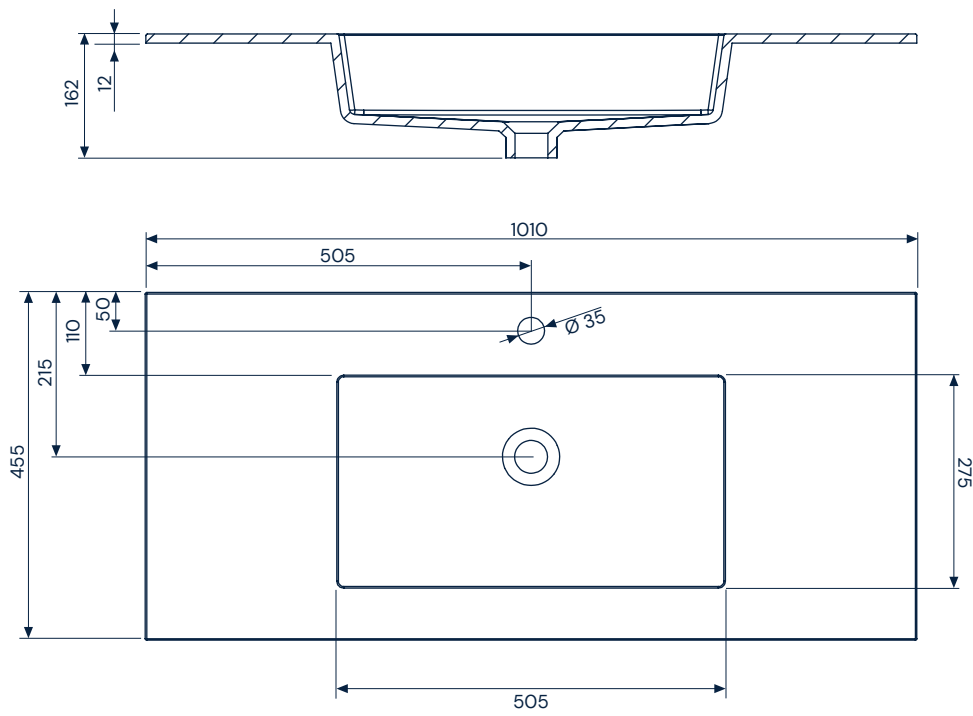

Divo 61

**SolidCoat
Surface**

Divo 81

**SolidCoat
Surface**

Divo 101

**SolidCoat
Surface**

Dimensions in mm
Tolerance ± 5 mm

Dimensions in mm
Tolerance ± 5 mm