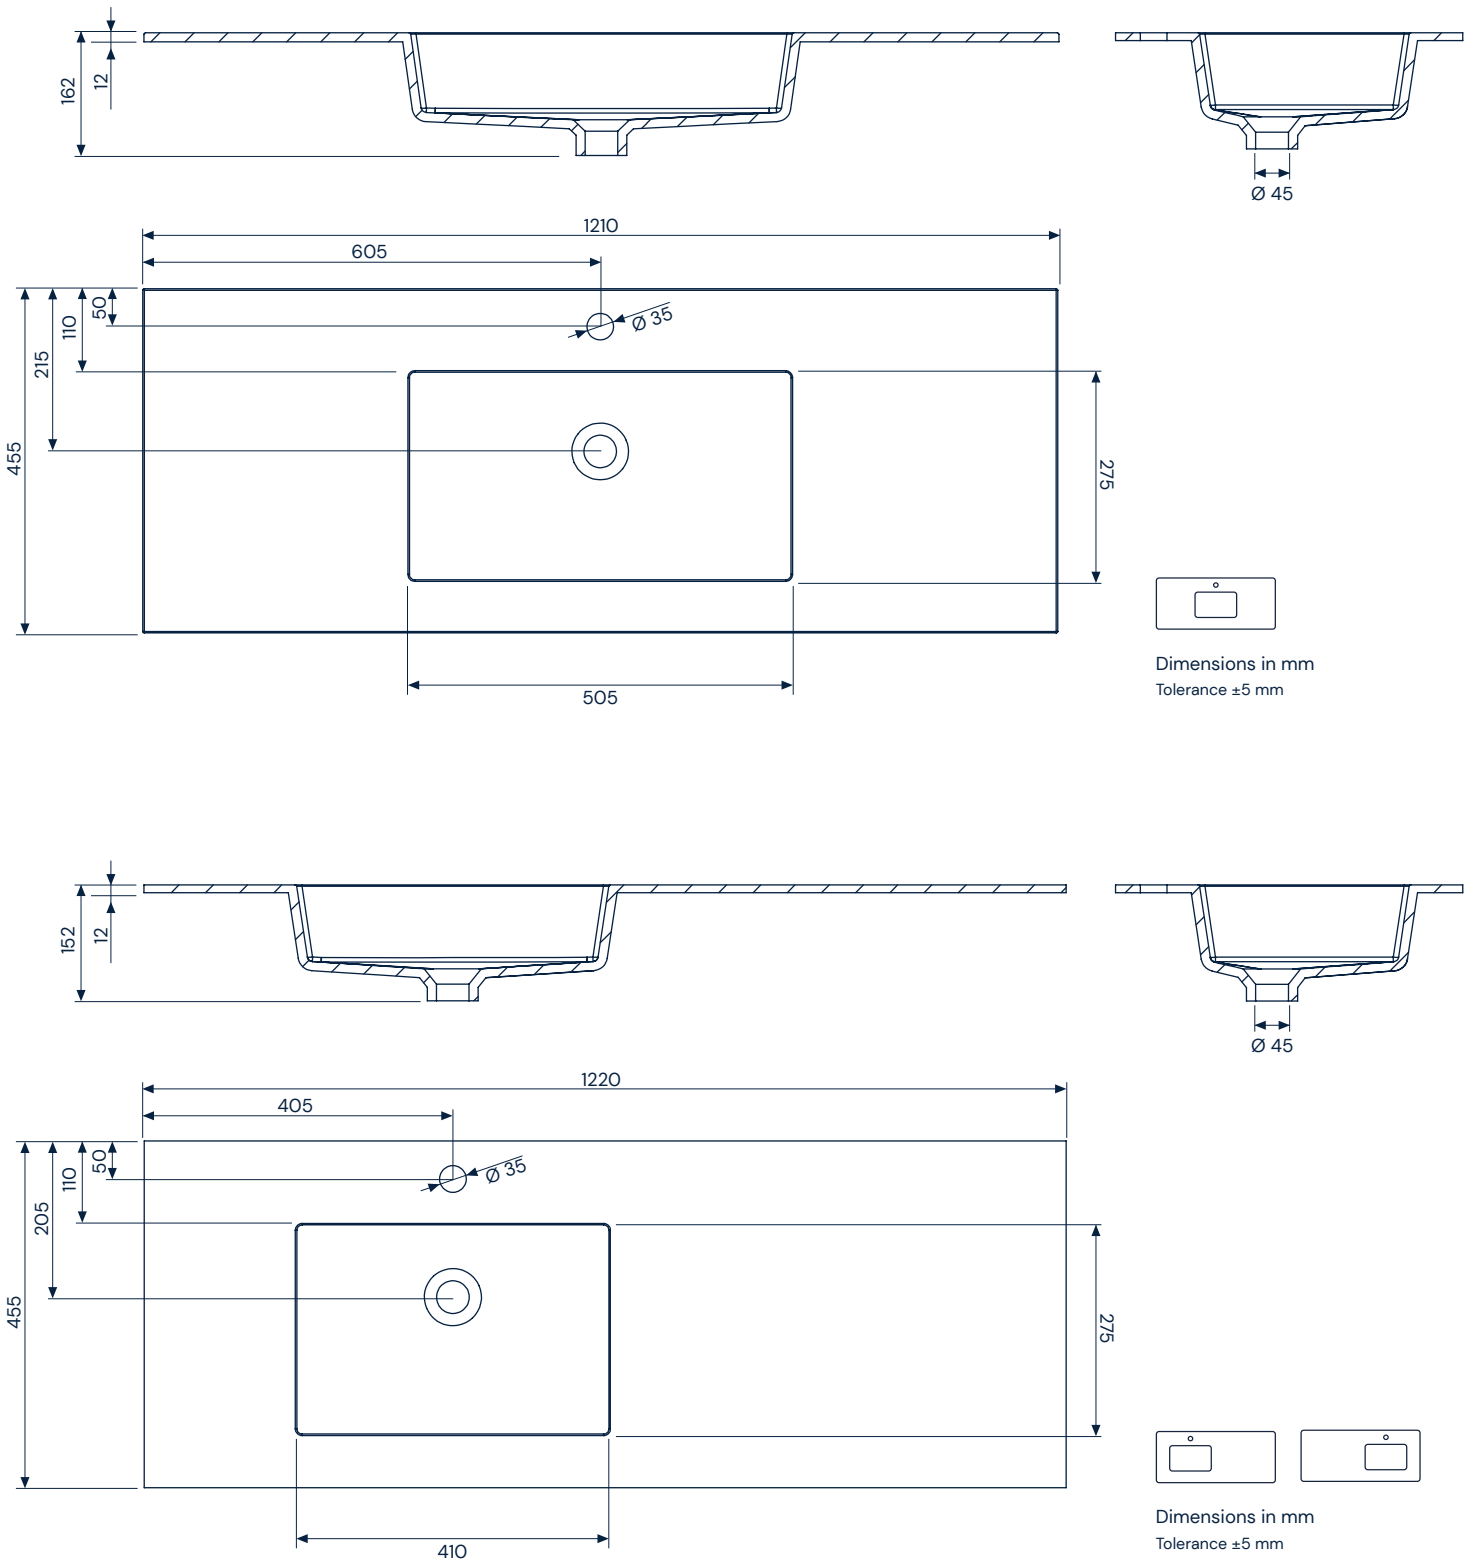

Divo 121

**SolidCoat
Surface**