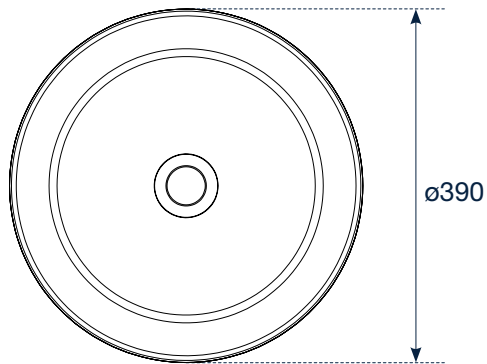

Girit

SolidSurface

Dimensions in mm
Tolerance ± 5 mm

The data and characteristics indicated do not bind BAÑOS 10 S.L., which reserves the right to make any changes it deems appropriate, without being bound by it upon prior notice or replacement. Valid data except error or omission.