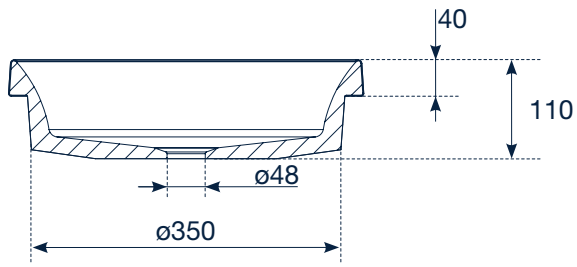

Mink Antracita Negro

Finish applied externally

Technical characteristics

Girit	
Washbasin weight	6,5 kg
Shipping weight	8 kg
Shipping volumen	0,0405 m3
Shipping dimensions	450 x 450 x 200 mm

Description of materials

Girit

SolidSurface

Dimensions in mm
Tolerance ± 5 mm

The data and characteristics indicated do not bind BAÑOS 10 S.L., which reserves the right to make any changes it deems appropriate, without being bound by it upon prior notice or replacement. Valid data except error or omission.