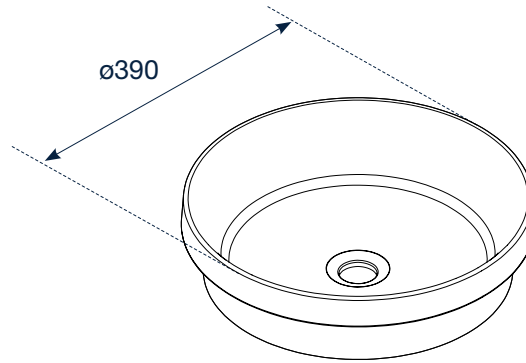

Mink Antracita Negro

Finish applied externally

Technical characteristics

Girit	
Washbasin weight	6,5 kg
Shipping weight	8 kg
Shipping volumen	0,0405 m3
Shipping dimensions	450 x 450 x 200 mm

Description of materials

Girit

SolidSurface

Dimensions in mm
Tolerance ± 5 mm

The data and characteristics indicated do not bind BAÑOS 10 S.L., which reserves the right to make any changes it deems appropriate, without being bound by it upon prior notice or replacement. Valid data except error or omission.