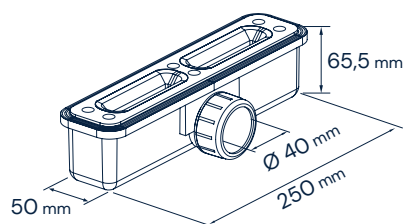

Drain included