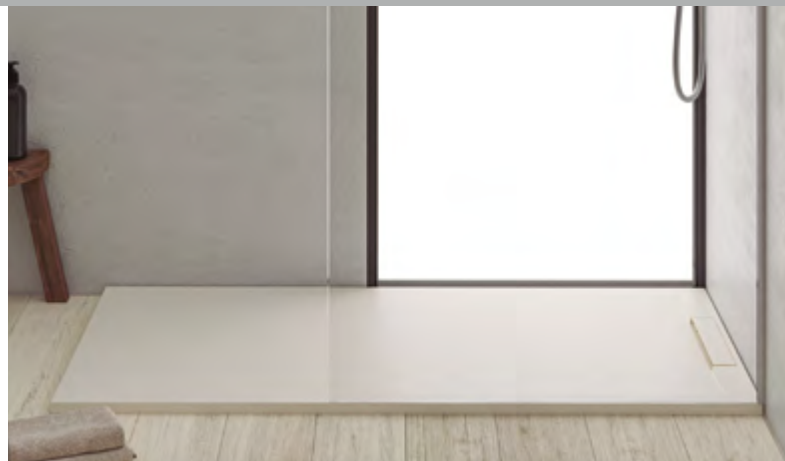

b10

Uno

PRODUCT CARD

P-IMP-MKT-xxx · 0124-EN

be **bath**
be **a ten**

Uno 

Sizes

- Widths: 70, 80, 90 and 100 cm
- Lengths from 100 to 200 cm

Finishes

Blanco Lino Vanilla Peach Sand

Mokka Argilla Bali Capri Moon

Titan Mink Antracita Negro

Included

- Extra-flat shower tray
- Stainless steel drain cover
- High-flow linear drain 60 l/min
- Installation manual
- Cardboard packaging