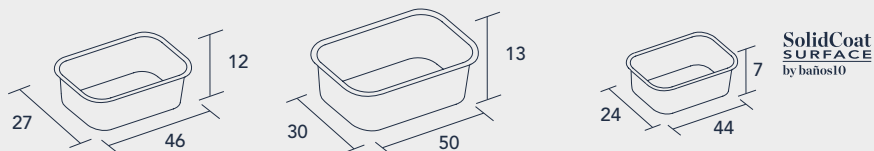

Lavabos encastrados Life | *Lavabos à encastrer Life* | Built-in Life washbasins

Estándar

XL

S

Disponibles únicamente para encimeras a medida.

Disponibles uniquement pour les plans vasque personnalisés.

Availables only for custom worktops.

Personalización | *Personnalisation* | Customization