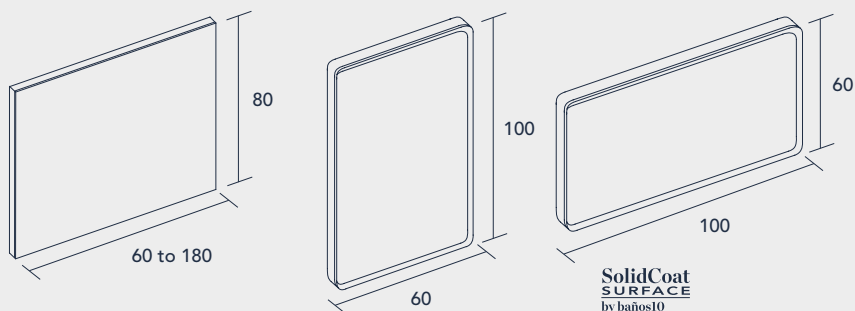

Espejos | *Miroirs* | Mirrors

Life

Clos

Sistema anti-vaho opcional
Système anti-buée en option
Optional anti-fog system

**SolidCoat
SURFACE**
by baños10